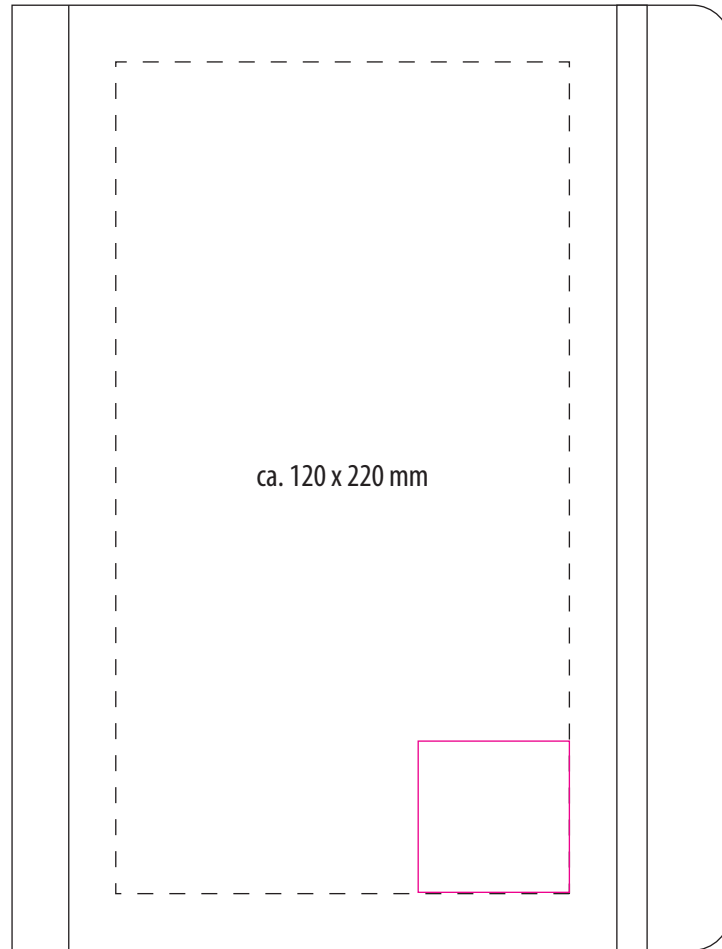

DIN A5 CONFERENCE FOLDER WITH TABLET HOLDER **REFLECTS-KILLEEN** (51954)

SCALE: 1/2

PAD PRINT

DIN A5 CONFERENCE FOLDER WITH TABLET HOLDER **REFLECTS-KILLEEN** (51954)

SCALE: 1/2

SAMPLE:

DOMING