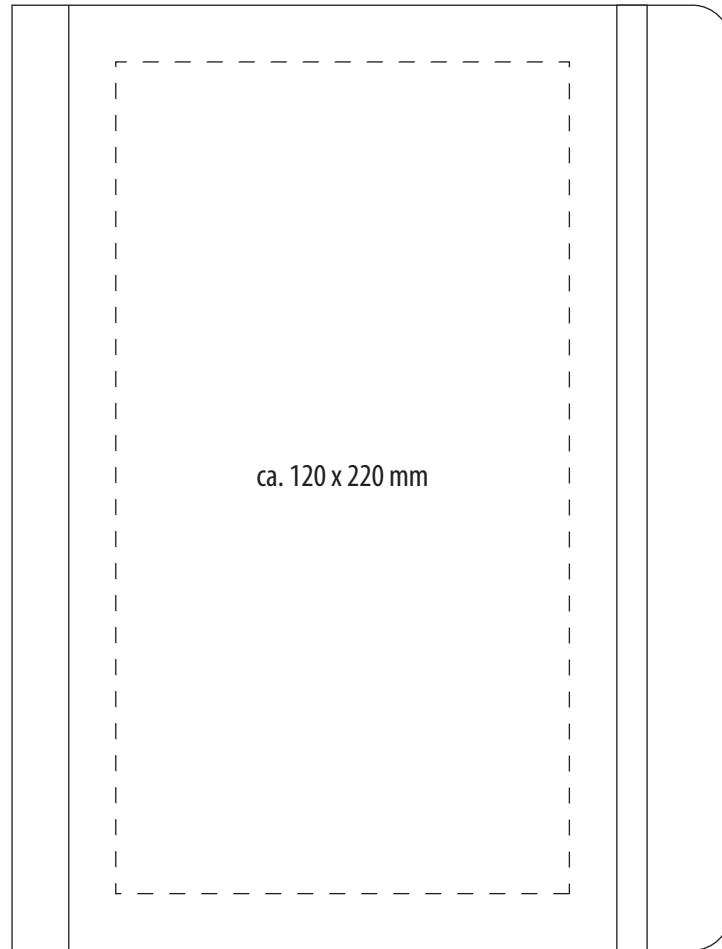

DIN A5 CONFERENCE FOLDER WITH TABLET HOLDER **REFLECTS-KILLEEN** (51954)

SCALE: 1/2

PAD PRINT

DIN A5 CONFERENCE FOLDER WITH TABLET HOLDER **REFLECTS-KILLEEN** (51954)

SCALE: 1/2

SAMPLE:

DOMING